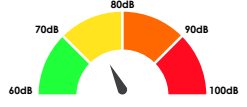

Alarm clocks with power supply

Wake'n'Shake
CURVE

1 meter

Wake'n'Shake
STAR

1 meter

Wake'n'Shake
JUMBO

1 meter

Wake'n'Shake
DYNAMITE

1 meter

Wake'n'Shake
SPOT

1 meter

Wake'n'Shake
LIGHT

1 meter

SBB 500SS

1 meter

Wake'n'Shake
VINTAGE

1 meter

SBT 600SS

1 meter

Travel clock (with batteries)

Wake'n'Shake
VOYAGER

1 meter

SBP 100

1 meter