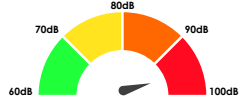

Alarm clocks with power supply

Wake'n'Shake
CURVE

1 meter

Wake'n'Shake
STAR

1 meter

Wake'n'Shake
JUMBO

1 meter

Wake'n'Shake
DYNAMITE