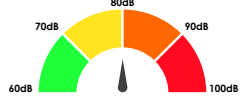

Alarm clocks with power supply

Wake'n'Shake
CURVE

1 meter

Wake'n'Shake
STAR

1 meter

Wake'n'Shake
JUMBO

1 meter

Wake'n'Shake
DYNAMITE

1 meter

Wake'n'Shake
SPOT

1 meter

Wake'n'Shake
LIGHT

1 meter

SBB 500SS

1 meter

Wake'n'Shake
VINTAGE

1 meter

SBT 600SS

1 meter

Travel clock (with batteries)

Wake'n'Shake
VOYAGER

1 meter

SBP 100

1 meter