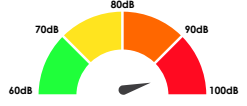

Alarm clocks with power supply

Wake'n'Shake
CURVE

1 meter

Wake'n'Shake
STAR

1 meter

Wake'n'Shake
JUMBO

1 meter

Wake'n'Shake
DYNAMITE