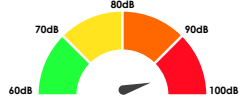

Alarm clocks with power supply

Wake'n'Shake
CURVE

1 meter

Wake'n'Shake
STAR

1 meter

Wake'n'Shake
JUMBO

1 meter

Wake'n'Shake
DYNAMITE

1 meter

Wake'n'Shake
SPOT

1 meter

Wake'n'Shake
LIGHT

1 meter

SBB 500SS

1 meter

Wake'n'Shake
VINTAGE

1 meter

SBT 600SS

1 meter

Travel clock (with batteries)

Wake'n'Shake
VOYAGER

1 meter

SBP 100

1 meter